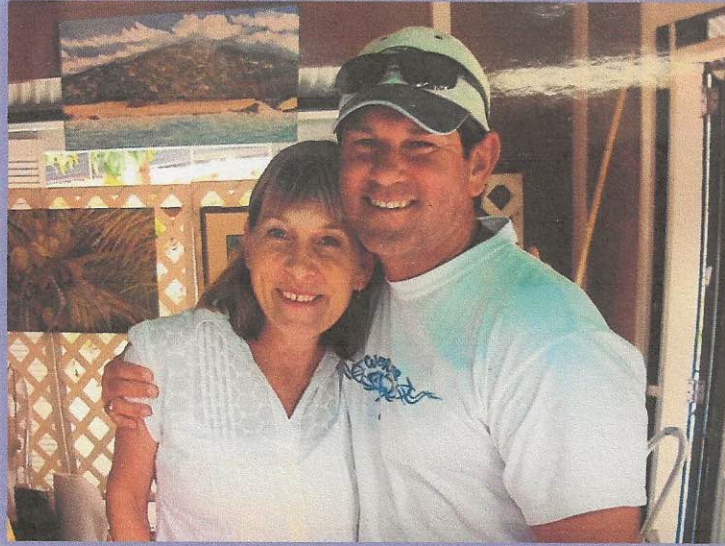

BMW Hawai'i Proudly Presents

KAREN SPACHNER GOARD AND GARY LEVEQUE

Hawai'i Benefit Exhibition

Kona Choral Society

In Honor of Mikaele Yandall (1951-2019)

OCTOBER 22, 2022

BMW Kona Showroom

74-5533 Loloku Street Kailua Kona, Hawai'i 96740

5:30 pm to 9 p.m.